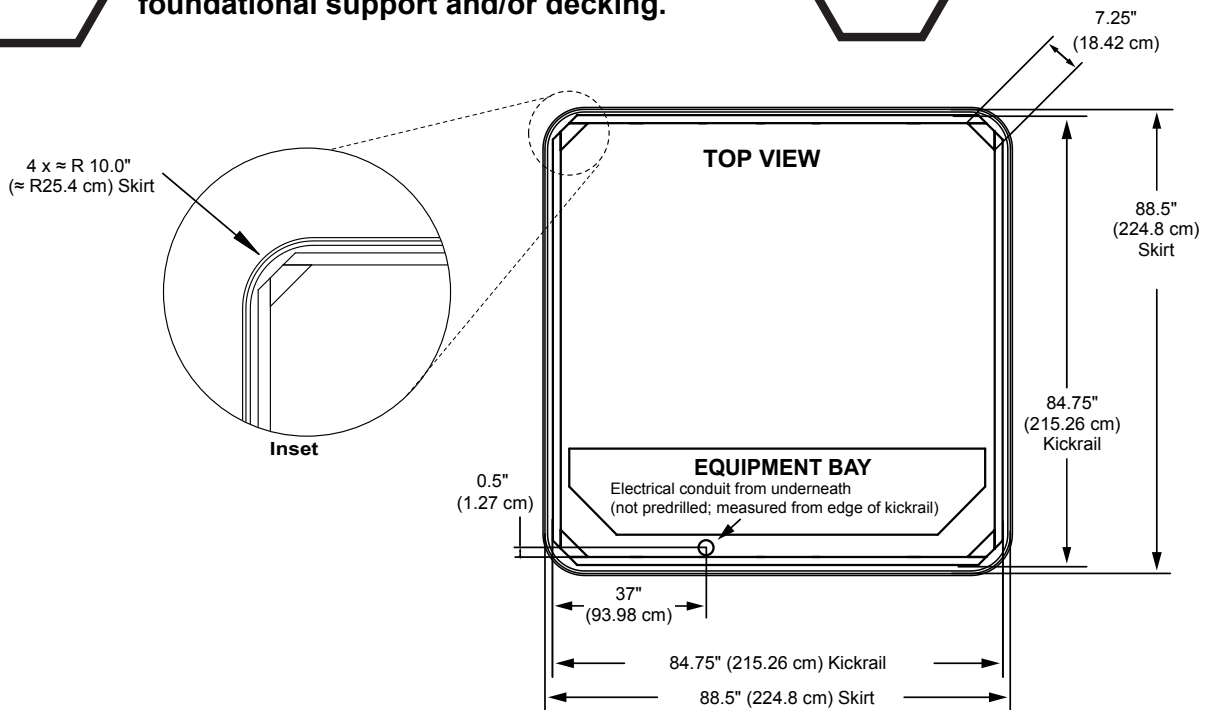

SEAT DEPTHS

A = 27.00" (66.58 cm)

B = 23.00" (58.42 cm)

C = 25.25" (64.14 cm)

D = 22.50" (57.15 cm)

E = 23.00" (58.42 cm)

F = 27.00" (68.58 cm)

G = 20.00" (50.80 cm)

H = 30.00" (76.20 cm)

Listed dimensions represent distance from top of acrylic to lowest point in seat. **Tolerance ± 0.5" (1.27 cm).**

Dimensions/Specifications Subject To Change Without Notice

Sundance Spas 680 Ramona

Portable Dimensions

IMPORTANT! Always measure each hot tub for exact dimensions **BEFORE** designing its foundational support and/or decking.

Dimensions/specifications subject to change without notice. Tolerance: $\pm 0.5"$ (1.27 cm)

Dimensions/Specifications Subject To Change Without Notice