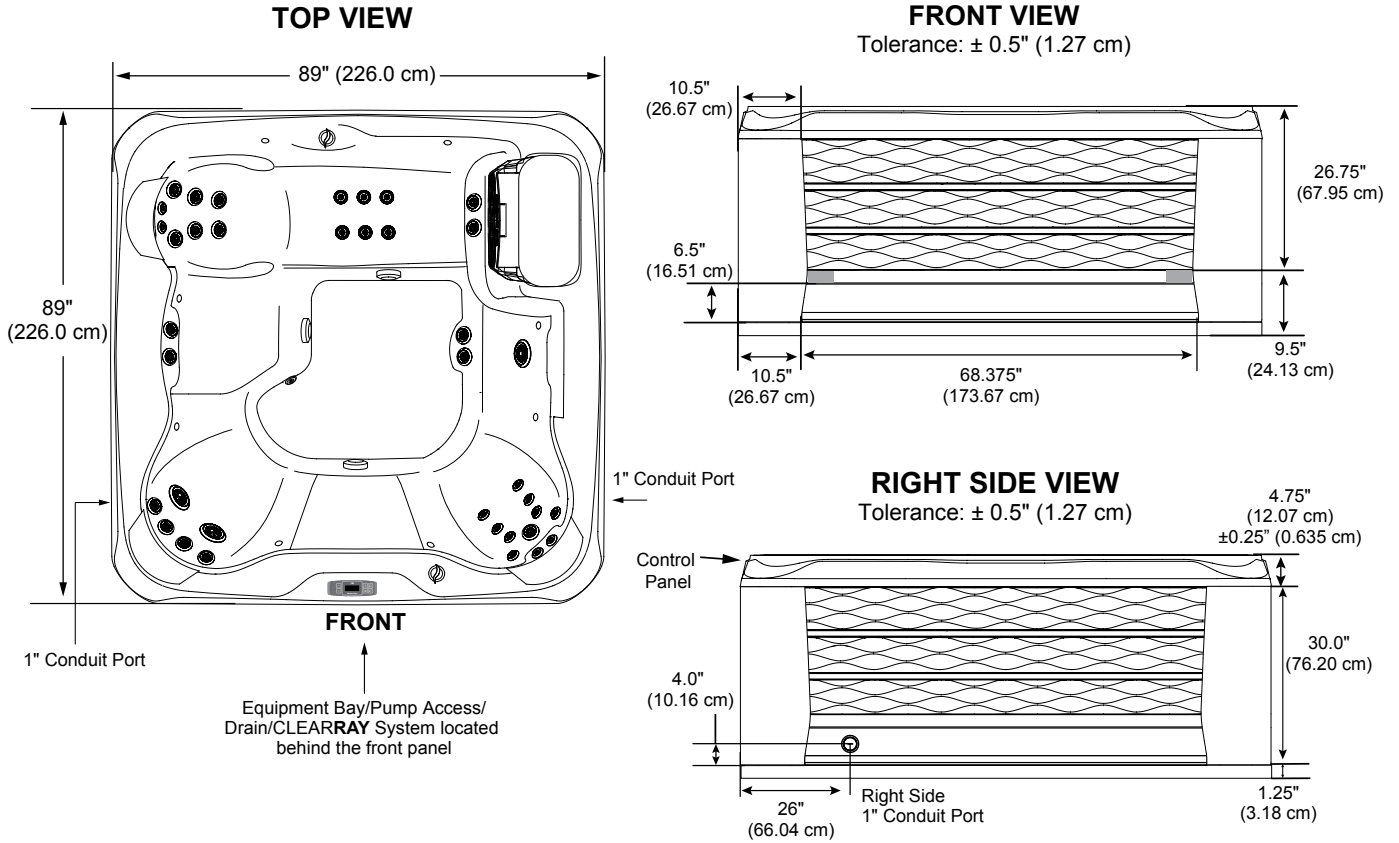

SEAT DEPTHS

A = 27.00" (66.58 cm)

B = 23.00" (58.42 cm)

C = 25.25" (64.14 cm)

D = 22.50" (57.15 cm)

E = 23.00" (58.42 cm)

F = 27.00" (68.58 cm)

G = 20.00" (50.80 cm)

H = 30.00" (76.20 cm)

Listed dimensions represent distance from top of acrylic to lowest point in seat. **Tolerance ± 0.5" (1.27 cm).**

Dimensions/Specifications Subject To Change Without Notice

Sundance Spas 680 Ramona

Portable Dimensions

IMPORTANT! Always measure each hot tub for exact dimensions **BEFORE** designing its foundational support and/or decking.

Dimensions/specifications subject to change without notice. Tolerance: $\pm 0.5"$ (1.27 cm)

Dimensions/Specifications Subject To Change Without Notice